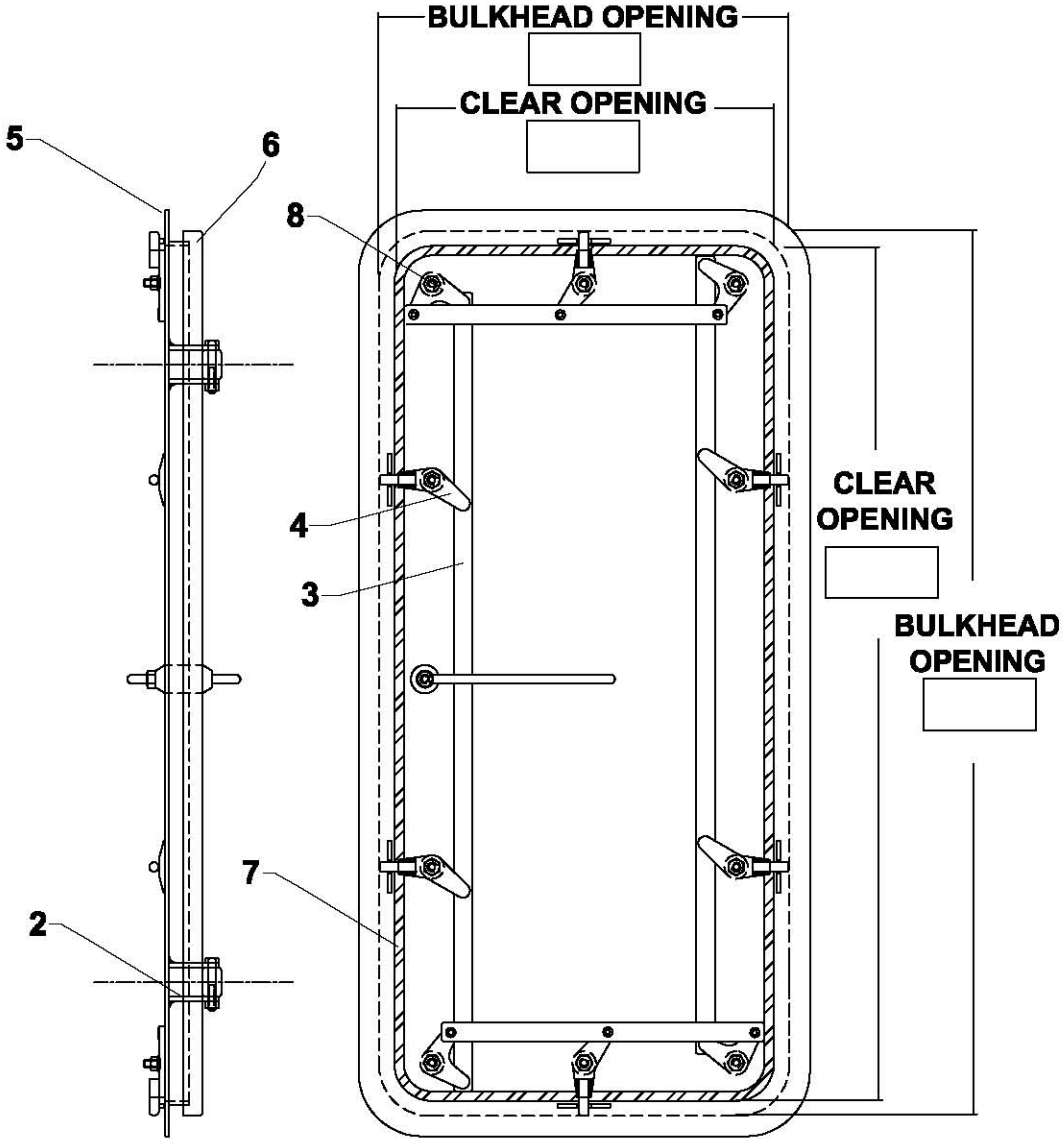

DOOR PART NUMBER: 540-2065

GENERAL NOTES
NO ALTERATIONS ALLOWED UNLESS
AGREED BY McGEEOCH MARINE LIMITED.
DO NOT SCALE FROM DRAWINGS

ITEM	DESCRIPTION OF ITEM
01	BT. BT. LOCKING HANDLE
02	SLOTTED HANDLE
03	ZINC PLATED LOCKING SYSTEM
04	WATERTIGHT LOCKING DOOR
05	75mm X 80mm X 2mm ANGLE MATERIAL
06	Steel MATERIAL
07	RUBBER SEAL
08	WATERTIGHT CORNER CLEAR

A

A

B

B

C

C

D

D

E

E

F

F

MATERIAL REQUIREMENTS	
MATERIAL	PLEASE TICK
STAINLESS STEEL	☐
MILD STEEL	☐
OTHER (PLEASE SPECIFY)	☐

HANDING	
NOTE	
 RIGHT HAND	☐
 LEFT HAND	☐

BULKHEAD DIM:	
C/OPENING DIM:	

**6 CLIP
WATERTIGHT DOOR**

McGEEOCH MARINE Ltd
38 Loanbank Quadrant, Govan
Glasgow G61 3HZ
e-mail: sales@m-g-m-l.com
Tel: +44 141 445 6363

THESE DESIGNS AND PLANS ARE COPYRIGHT AND ARE NOT TO BE USED OR REPRODUCED WHOLLY OR IN PART OR TO BE USED IN ANY PROJECT WITHOUT THE WRITTEN PERMISSION OF McGEEOCH MARINE Ltd.

1

2

3

4